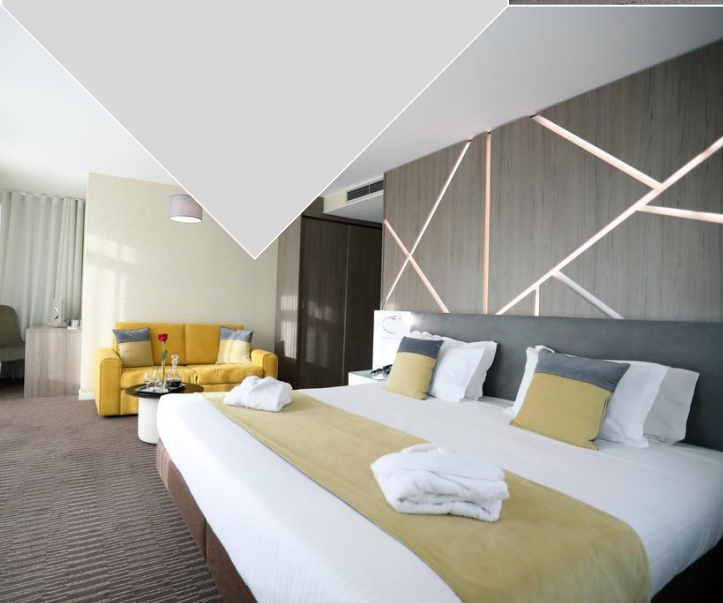

# GRANDE HOTEL DA PÓVOA ☆☆☆☆

Largo do Passeio Alegre, nº 20,  
4490-428 Póvoa de Varzim,  
Portugal

<https://www.grandehoteldapovoacom/>

Numbers Category	Accommodation	Accommodation per night
Ocean View	Double	75 Euro/Night
Earth View	Double	85 Euro/Night
Ocean View	Triple	110 Euro/Night