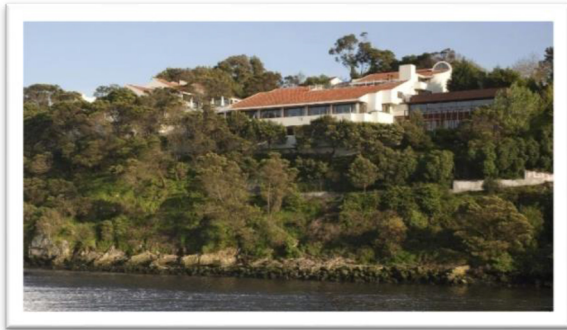

2: GENERAL HOTEL

Santana Hotel

Address: Monte Santana, n.º 188 - Azurara Vila do Conde - Portugal

<https://www.santanahotel.pt/>

Numbers category	Accommodation	Accommodation per night
Triple	Triple	147 Euro/ Night
Double	Double	120 Euro/ Night
Twin	Double	110 Euro/ Night

Price for 1Room: Breakfast, Pool, Spa and Gym included.

Hotel booking.

All hotel booking information should be send to Organizer: eck2019viladoconde@kyokushinkai.pt

There is only 52 Rooms in Official hotel, so you need send us your booking information as soon as possible.