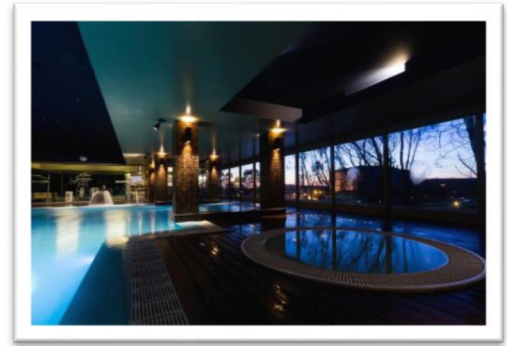

2: GENERAL HOTEL

Santana Hotel

Address: Monte Santana, n.º 188 - Azurara Vila do Conde - Portugal

<https://www.santanahotel.pt/>

Numbers category	Accommodation	Accommodation per night
Triple	Triple	147 Euro/ Night
Double	Double	120 Euro/ Night
Twin	Double	110 Euro/ Night

Price for 1Room: Breakfast, Pool, Spa and Gym included.

Hotel booking.

All hotel booking information should be send to Organizer: eck2019viladoconde@kyokushinkai.pt

There is only 52 Rooms in Official hotel, so you need send us your booking information as soon as possible.

Information about additional hotels will be available soon, with different prices.

Travel.

From Oporto Airport you can travel to Vila do Conde directly by metro or bus and the time travel is about 15 minutes away.

You have to arrive to the hotel son Thursday 24 October before 20.00.